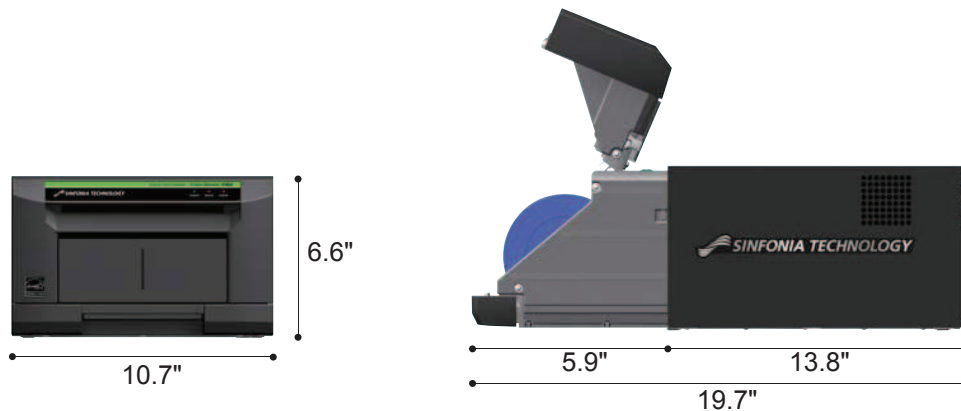

Product Specifications

COLOR STREAM CS2	
Model No.	S6145
Print Method	Dye Sublimation Thermal Transfer
Resolution	300dpi
Paper Size Capacity	300 prints (4"×6")
	150 prints (6"×8")
	340 prints (3.5"×5")
	170 prints (5"×7")
Optional Print Size	(4x6) x2 ((2x6) x2 coming soon)
Print Speed	11 seconds (4"x6" print) 17 seconds (5"×7" print) 19 seconds (6"×8" print)
Drivers	Windows 2000/XP/VISTA/7 32 or 64 bit compatible Mac OSX 10.5 and above (available August 2012)
Ink Ribbon / Paper	YMC+OP / Roll Paper
Dimensions	10.7" (W) × 6.6" (H) × 13.8" (D)
Weight	22 lbs.
Interface	USB 2.0
Power Supply	AC100-240V, 50/60Hz
Buffer Memory	32MB
Safety Standards	UL, cUL, CE
EMI	FCC ClassA, VCCI ClassA

Dimensions

KG ProPhoto

www.kgprophoto.com
sales@kgdigital.com

KG®
digital
SOLUTIONS™